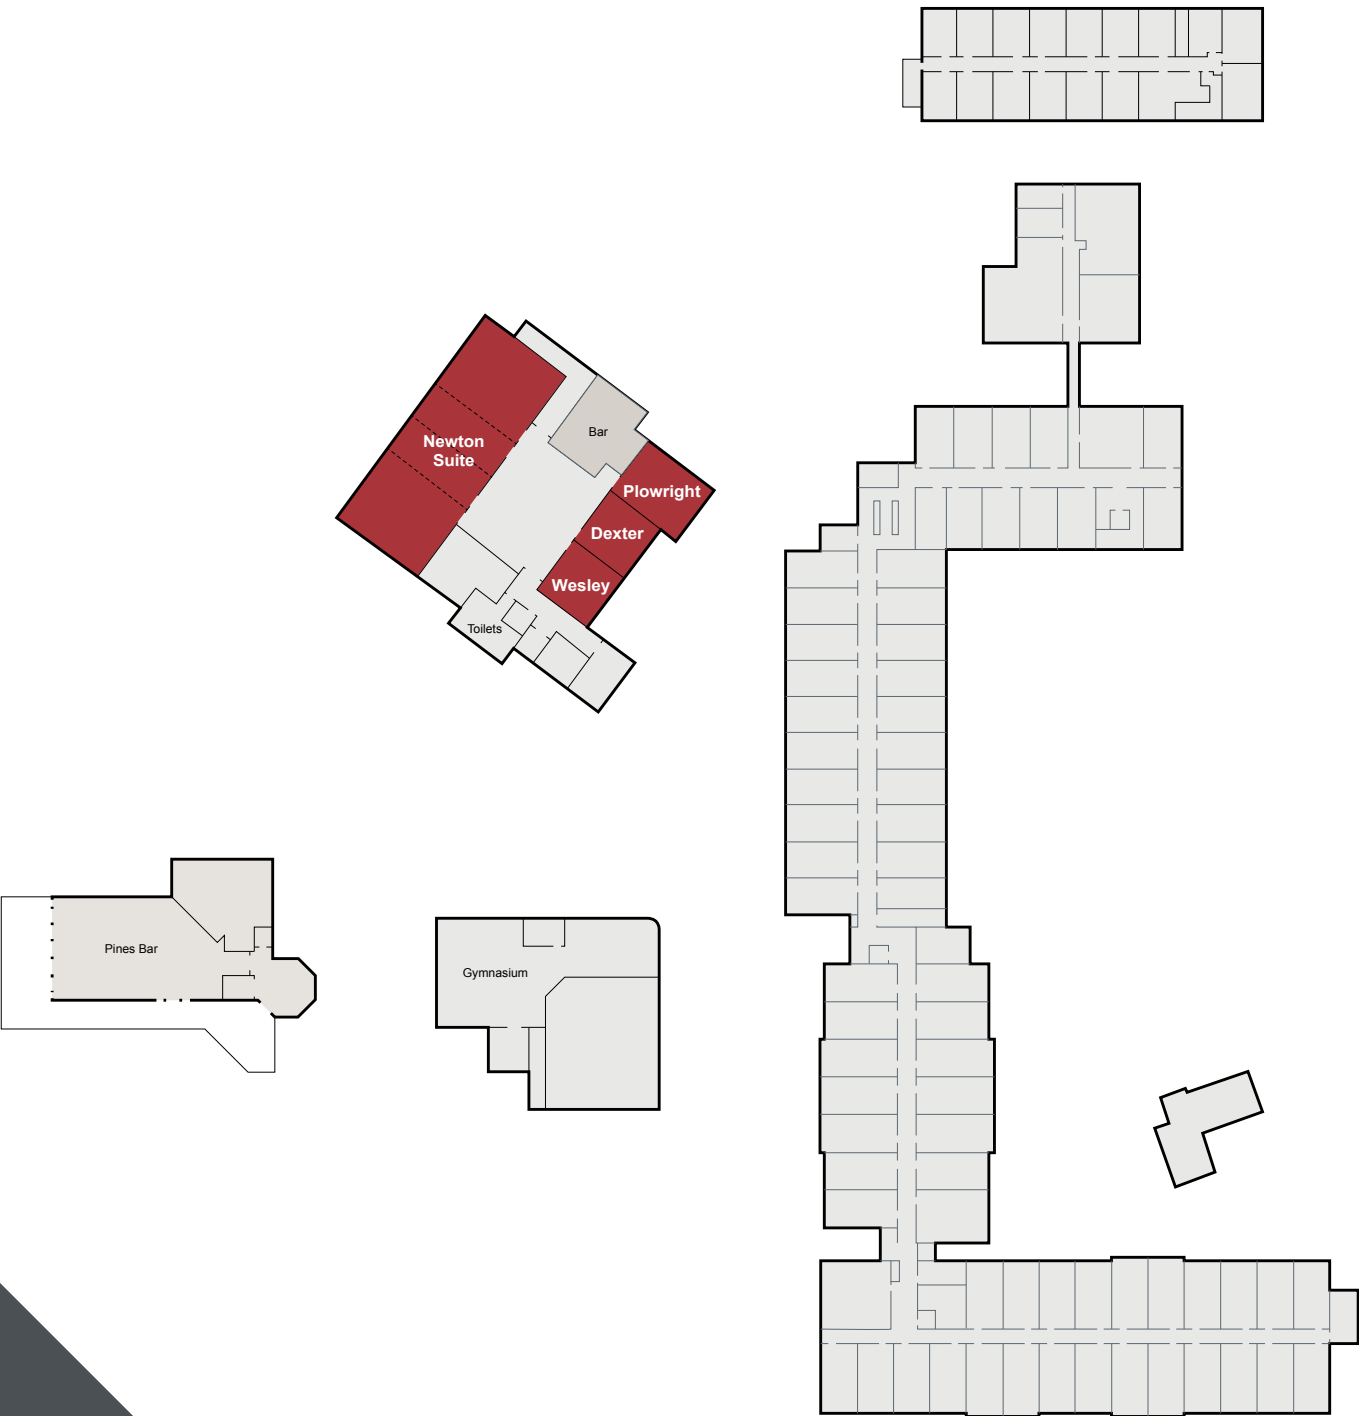

FOREST PINES

THE QHOTELS COLLECTION

GROUND FLOOR

FOREST PINES

THE QHOTELS COLLECTION

FIRST FLOOR

FOREST PINES

THE QHOTELS COLLECTION

KEY

- Single 13amp Power Point
- Double 13amp Power Point
- ☎ Telephone Socket
- ♿ Wheelchair Access
- 🚪 Fire Exit

FOREST PINES
THE QHOTELS COLLECTION

GROUND FLOOR

KEY

- Single 13amp Power Point
- Double 13amp Power Point
- ☎ Telephone Socket
- ♿ Wheelchair Access
- 🚪 Fire Exit

FOREST PINES
THE QHOTELS COLLECTION

GROUND FLOOR

KEY

- Single 13amp Power Point
- Double 13amp Power Point
- ☎ Telephone Socket
- ♿ Wheelchair Access
- 🚪 Fire Exit

FOREST PINES
THE QHOTELS COLLECTION

FIRST FLOOR

KEY

- Single 13amp Power Point
- Double 13amp Power Point
- ☎ Telephone Socket
- ♿ Wheelchair Access
- 🚪 Fire Exit

FOREST PINES
THE QHOTELS COLLECTION

FIRST FLOOR

CAPACITIES

Meeting Room	Width m	Height m	Theatre Style	Cabaret	Classroom	Boardroom	Banquet	U-Shape	Dinner Dance	Size m ²	Length m
Tennyson Suite	12.85	3.5	370	224	172	96	300	78	280	334	26
Newton Suite	9.95	3.05	280	168	132	74	180	60	160	259	26
Plowright	6.35	2.75	40	28	28	20	32	n/a	n/a	56	8.8
Forest Suite	12	2.65	220	160	120	60	200	50	170	285	25
The Wesley	6.3	2.75	n/a	n/a	n/a	16	n/a	n/a	n/a	42	6.7
The Dexter	6.5	2.75	n/a	n/a	n/a	16	n/a	n/a	n/a	43	6.7