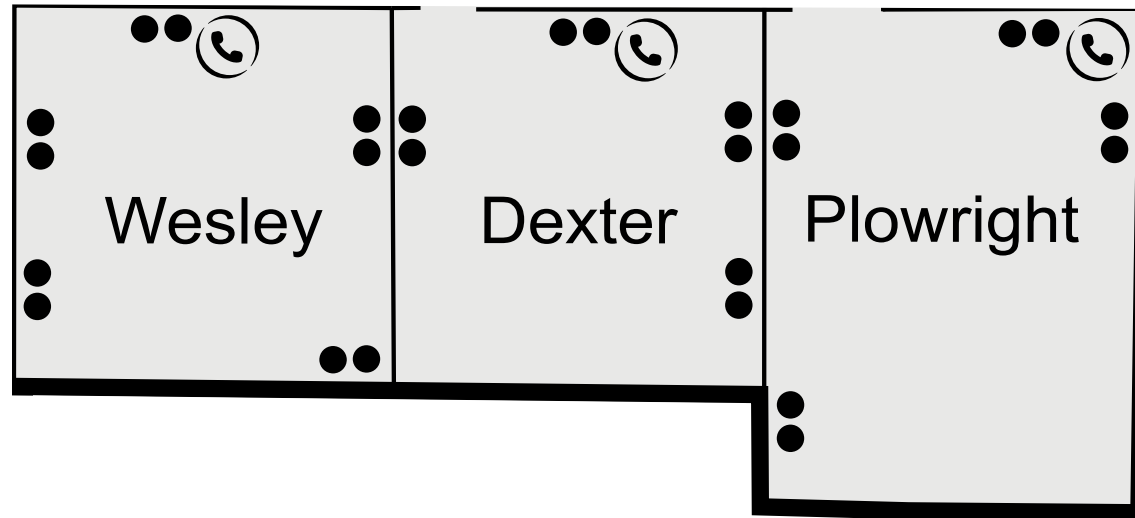

FOREST PINES

THE QHOTELS COLLECTION

GROUND FLOOR

FOREST PINES

THE QHOTELS COLLECTION

FIRST FLOOR

FOREST PINES

THE QHOTELS COLLECTION

KEY

- Single 13amp Power Point
- Double 13amp Power Point
- ☎ Telephone Socket
- ♿ Wheelchair Access
- 🚪 Fire Exit

FOREST PINES
THE QHOTELS COLLECTION

GROUND FLOOR

KEY

- Single 13amp Power Point
- Double 13amp Power Point
- ☎ Telephone Socket
- ♿ Wheelchair Access
- 🚪 Fire Exit

FOREST PINES
THE QHOTELS COLLECTION

GROUND FLOOR

KEY

- Single 13amp Power Point
- Double 13amp Power Point
- ☎ Telephone Socket
- ♿ Wheelchair Access
- 🚪 Fire Exit

FOREST PINES
THE QHOTELS COLLECTION

FIRST FLOOR

KEY

- Single 13amp Power Point
- Double 13amp Power Point
- ☎ Telephone Socket
- ♿ Wheelchair Access
- 🚪 Fire Exit

FOREST PINES
THE QHOTELS COLLECTION

FIRST FLOOR

CAPACITIES

Meeting Room	Width m	Height m	Theatre Style	Cabaret	Classroom	Boardroom	Banquet	U-Shape	Dinner Dance	Size m ²	Length m
Tennyson Suite	12.85	3.5	370	224	172	96	300	78	280	334	26
Newton Suite	9.95	3.05	280	168	132	74	180	60	160	259	26
Plowright	6.35	2.75	40	28	28	20	32	n/a	n/a	56	8.8
Forest Suite	12	2.65	220	160	120	60	200	50	170	285	25
The Wesley	6.3	2.75	n/a	n/a	n/a	16	n/a	n/a	n/a	42	6.7
The Dexter	6.5	2.75	n/a	n/a	n/a	16	n/a	n/a	n/a	43	6.7