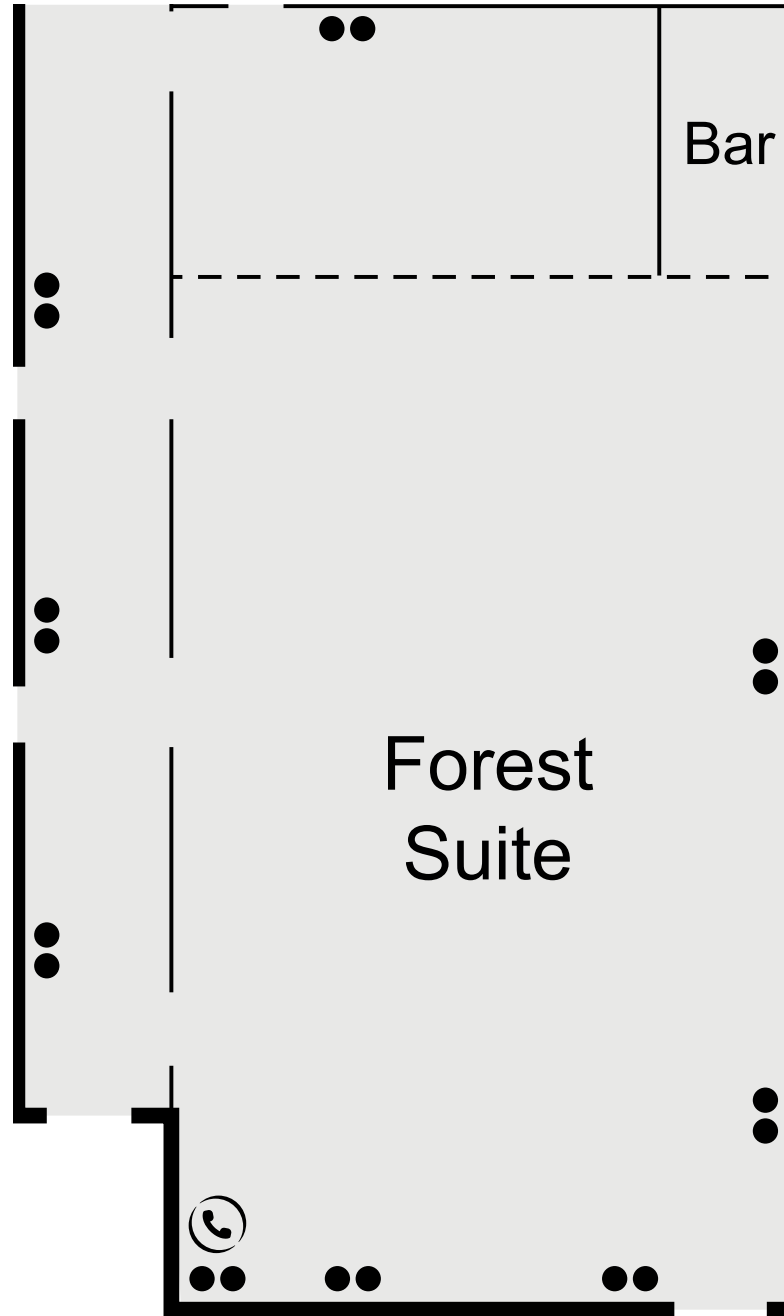

KEY

- Single 13amp Power Point
- Double 13amp Power Point
- ☎ Telephone Socket
- ♿ Wheelchair Access
- 🚪 Fire Exit

FOREST PINES
THE QHOTELS COLLECTION

GROUND FLOOR

KEY

- Single 13amp Power Point
- Double 13amp Power Point
- ☎ Telephone Socket
- ♿ Wheelchair Access
- 🚪 Fire Exit

FOREST PINES
THE QHOTELS COLLECTION

GROUND FLOOR

KEY

- Single 13amp Power Point
- Double 13amp Power Point
- ☎ Telephone Socket
- ♿ Wheelchair Access
- 🚪 Fire Exit

FOREST PINES
THE QHOTELS COLLECTION

FIRST FLOOR

KEY

- Single 13amp Power Point
- Double 13amp Power Point
- ☎ Telephone Socket
- ♿ Wheelchair Access
- 🚪 Fire Exit

FOREST PINES
THE QHOTELS COLLECTION

FIRST FLOOR

CAPACITIES

Meeting Room	Width m	Height m	Theatre Style	Cabaret	Classroom	Boardroom	Banquet	U-Shape	Dinner Dance	Size m ²	Length m
Tennyson Suite	12.85	3.5	370	224	172	96	300	78	280	334	26
Newton Suite	9.95	3.05	280	168	132	74	180	60	160	259	26
Plowright	6.35	2.75	40	28	28	20	32	n/a	n/a	56	8.8
Forest Suite	12	2.65	220	160	120	60	200	50	170	285	25
The Wesley	6.3	2.75	n/a	n/a	n/a	16	n/a	n/a	n/a	42	6.7
The Dexter	6.5	2.75	n/a	n/a	n/a	16	n/a	n/a	n/a	43	6.7