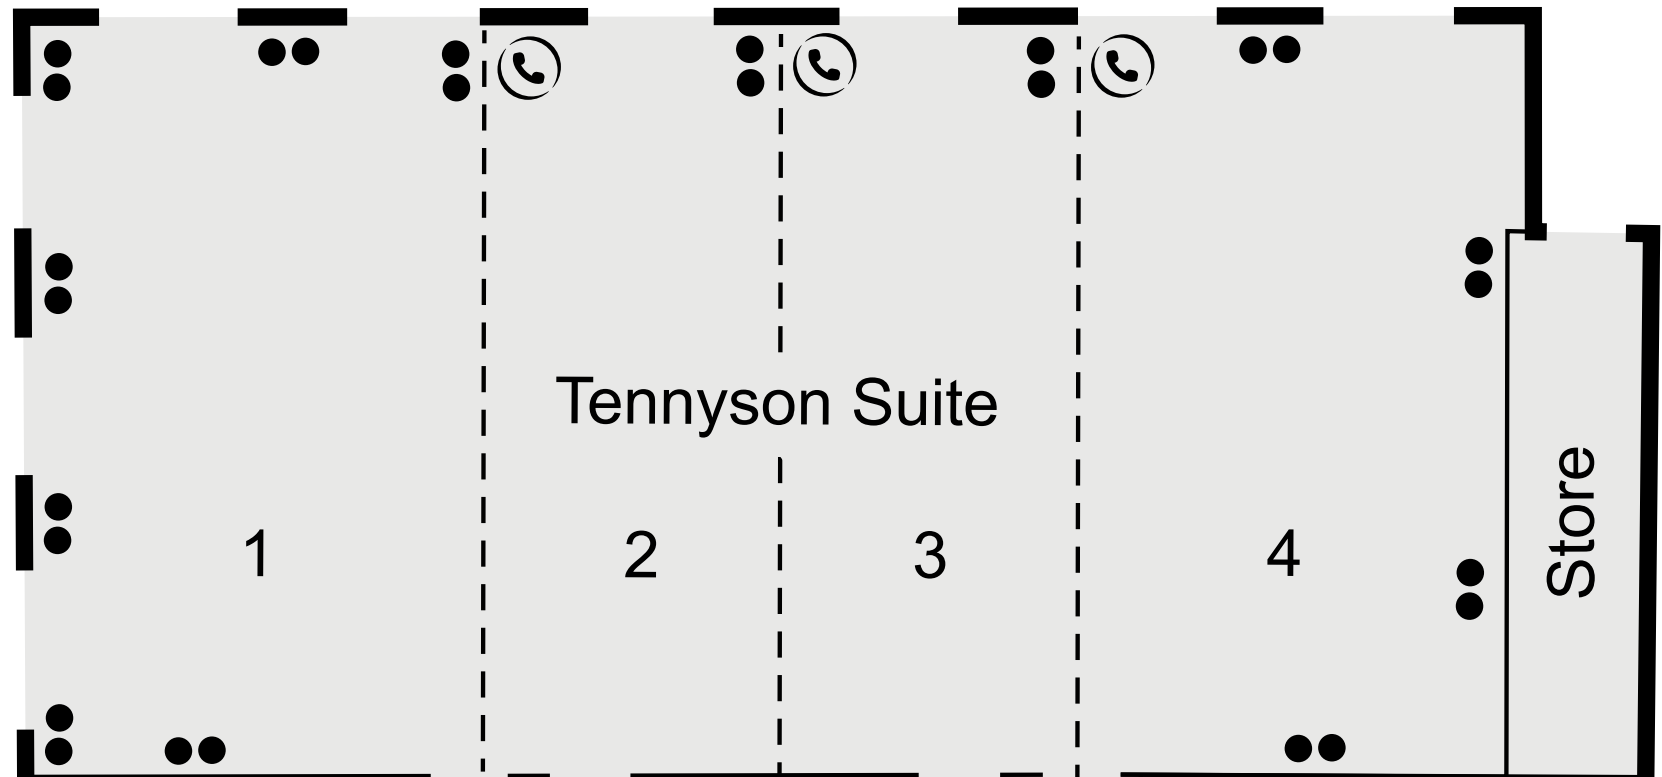

KEY

- Single 13amp Power Point
- Double 13amp Power Point
- ☎ Telephone Socket
- ♿ Wheelchair Access
- 🚪 Fire Exit

FOREST PINES
THE QHOTELS COLLECTION

GROUND FLOOR

KEY

- Single 13amp Power Point
- Double 13amp Power Point
- ☎ Telephone Socket
- ♿ Wheelchair Access
- 🚪 Fire Exit

FOREST PINES
THE QHOTELS COLLECTION

GROUND FLOOR

KEY

- Single 13amp Power Point
- Double 13amp Power Point
- ☎ Telephone Socket
- ♿ Wheelchair Access
- 🚪 Fire Exit

FOREST PINES
THE QHOTELS COLLECTION

FIRST FLOOR

KEY

- Single 13amp Power Point
- Double 13amp Power Point
- ☎ Telephone Socket
- ♿ Wheelchair Access
- 🚪 Fire Exit

FOREST PINES
THE QHOTELS COLLECTION

FIRST FLOOR

CAPACITIES

Meeting Room	Width m	Height m	Theatre Style	Cabaret	Classroom	Boardroom	Banquet	U-Shape	Dinner Dance	Size m ²	Length m
Tennyson Suite	12.85	3.5	370	224	172	96	300	78	280	334	26
Newton Suite	9.95	3.05	280	168	132	74	180	60	160	259	26
Plowright	6.35	2.75	40	28	28	20	32	n/a	n/a	56	8.8
Forest Suite	12	2.65	220	160	120	60	200	50	170	285	25
The Wesley	6.3	2.75	n/a	n/a	n/a	16	n/a	n/a	n/a	42	6.7
The Dexter	6.5	2.75	n/a	n/a	n/a	16	n/a	n/a	n/a	43	6.7