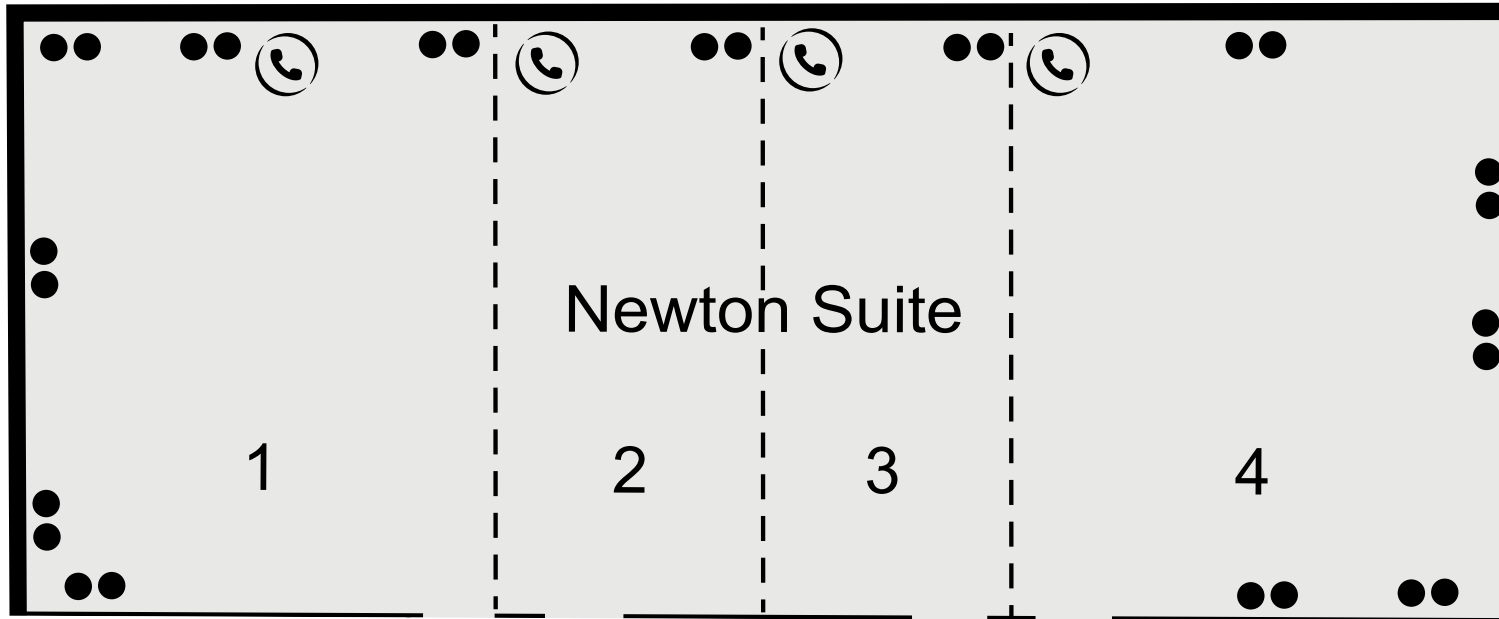

FOREST PINES

THE QHOTELS COLLECTION

GROUND FLOOR

FOREST PINES

THE QHOTELS COLLECTION

FIRST FLOOR

FOREST PINES

THE QHOTELS COLLECTION

KEY

- Single 13amp Power Point
- Double 13amp Power Point
- ☎ Telephone Socket
- ♿ Wheelchair Access
- 🚪 Fire Exit

FOREST PINES
THE QHOTELS COLLECTION

GROUND FLOOR

KEY

- Single 13amp Power Point
- Double 13amp Power Point
- ☎ Telephone Socket
- ♿ Wheelchair Access
- 🚪 Fire Exit

FOREST PINES
THE QHOTELS COLLECTION

GROUND FLOOR

KEY

- Single 13amp Power Point
- Double 13amp Power Point
- ☎ Telephone Socket
- ♿ Wheelchair Access
- 🚪 Fire Exit

FOREST PINES
THE QHOTELS COLLECTION

FIRST FLOOR

KEY

- Single 13amp Power Point
- Double 13amp Power Point
- ☎ Telephone Socket
- ♿ Wheelchair Access
- 🚪 Fire Exit

FOREST PINES
THE QHOTELS COLLECTION

FIRST FLOOR

CAPACITIES

Meeting Room	Width m	Height m	Theatre Style	Cabaret	Classroom	Boardroom	Banquet	U-Shape	Dinner Dance	Size m ²	Length m
Tennyson Suite	12.85	3.5	370	224	172	96	300	78	280	334	26
Newton Suite	9.95	3.05	280	168	132	74	180	60	160	259	26
Plowright	6.35	2.75	40	28	28	20	32	n/a	n/a	56	8.8
Forest Suite	12	2.65	220	160	120	60	200	50	170	285	25
The Wesley	6.3	2.75	n/a	n/a	n/a	16	n/a	n/a	n/a	42	6.7
The Dexter	6.5	2.75	n/a	n/a	n/a	16	n/a	n/a	n/a	43	6.7